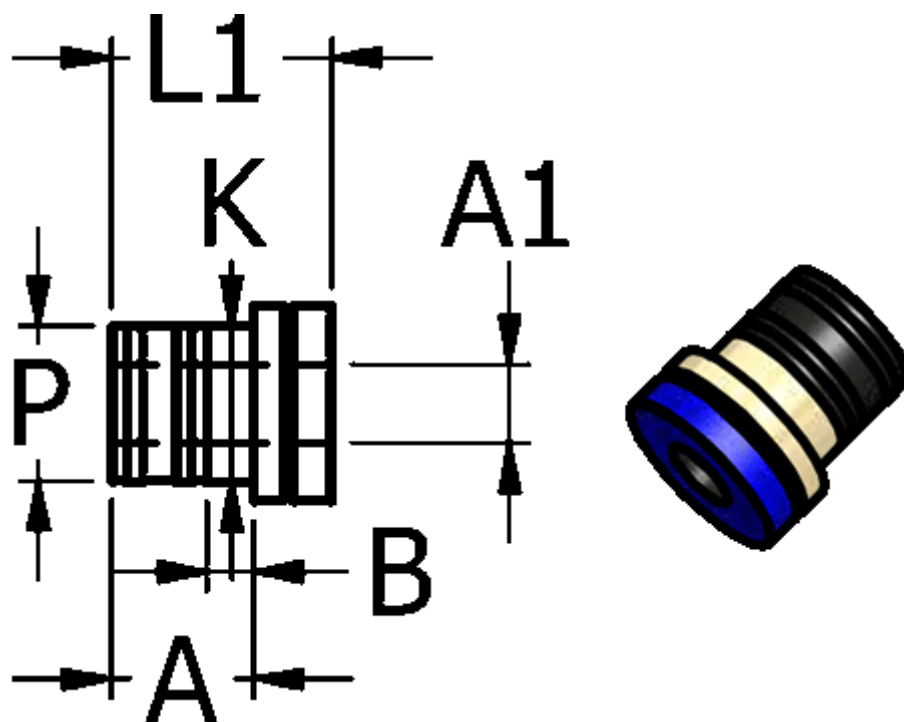

Article number: 58622406

Description: Press-in sleeve 224.06, Ø6

Measures

A	= 7.8
B	= 2.5
Hose diameter	= -
Hose diameter A1	= 6
K	= 10.0
L1	= 12.4
P	= 9.9
X1	= 12